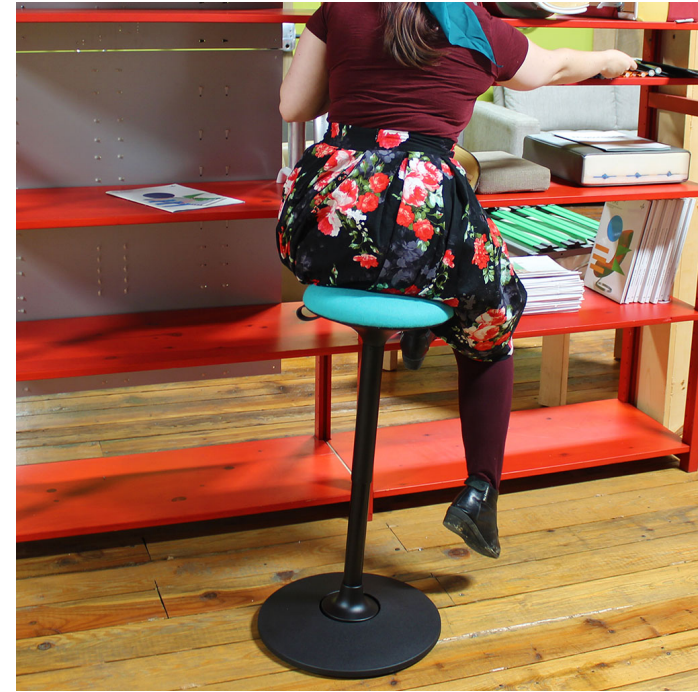

Ergonomic advantages

Keeping the feet on the ground supports correct pelvic rotation, stabilizes posture and activates the core muscle groups and allows activity and movement.

Ziggurat base

$\pm 7^\circ$

SPECIAL TILTING SYSTEM: THE
BASE REMAINS IN PLACE WHILE
THE SEAT IS MOVING 360°

Pick the right match

Dimensions

ZIGGY