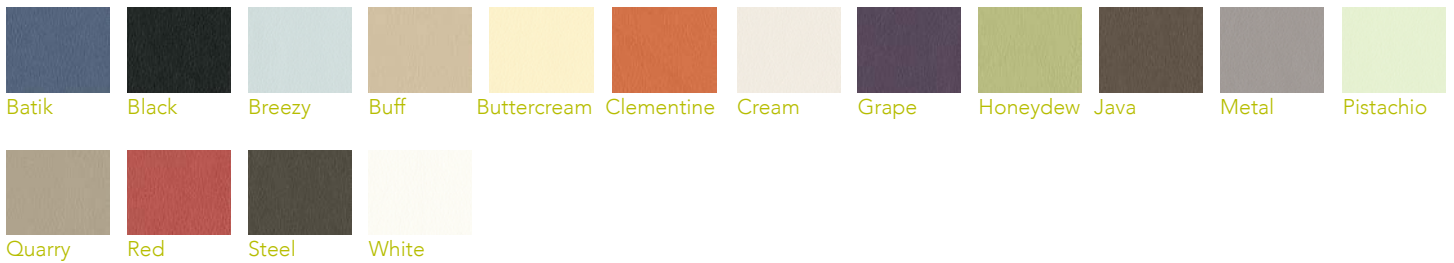

QUICKSHIP FABRICS BY CULP CONTRACT

ARCHETYPE | Grade A | No Repeat | 79% Polyester, 21% Rayon

CASTILLO | Grade A | No Repeat | 100% Polyurethane

DILLON | Grade A | No Repeat | 100% Polyurethane