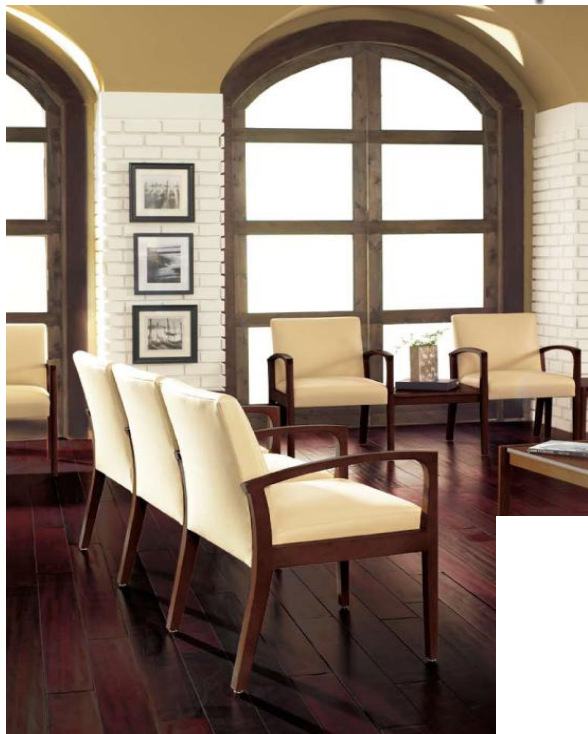

## Simply Seating

- > Solid European Beech frame
- > Tight upholstered seat and back
- > 12 standard finishes
- > Custom finishes available
- > Conversion varnish top coat
- > Available as a 1 seat, 2 seat, or 3 seat with center arms

NOAH	
STYLE #	WD180AAA
WIDTH	68
DEPTH	25
HEIGHT	33
SH	19
AH	25
COM	5
COL	90
COM LIST	\$ 2,050