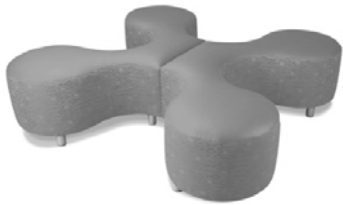

COM	COL A	B	C	D	E	F	G	H	I	J	K
<b>524</b>	609	629	649	689	724	769	809	869	929	999	1069

S1760-SINGLE Round Ottoman

COM - 2 yds / COL - 36 sqft

W-18.5 D-18.5 H-19

25 lbs

COM	COL A	B	C	D	E	F	G	H	I	J	K
<b>1672</b>	1877	1932	1987	2077	2162	2277	2387	2532	2677	2852	3032

S1760-CLOVER Clover Bench

COM - 5 yds / COL - 90 sqft

W-60 D-60 H-19

60 lbs

**NOTES**

- Single ottoman is standard with swivel, twin wheel, non-locking casters
- Clover bench is standard with metal legs

**FREIGHT**