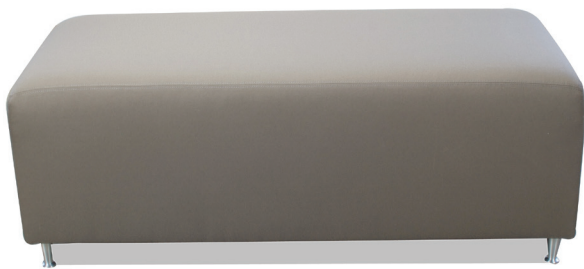

MODULAR OTTOMAN | 8478O RND
22W x 22D x 19H

Sterling Tree Studio 

MODULAR BENCH & OTTOMAN SYSTEMS

MODULAR OTTOMAN | 8478OB RECT
48W x 22D x 19H

MODULAR OTTOMAN | S1760-CLOVER
60W x 60D x 19H

MODULAR OTTOMAN | S1770-CROSS
57W x 57D x 19H

MODULAR OTTOMAN | S1770-SINGLE
18.5W x 18.5D x 19H

MODULAR OTTOMAN | S1760-CLOVER
60W x 60D x 19H

MODULAR OTTOMAN | S1760-SINGLE
18.5W x 18.5D x 19H