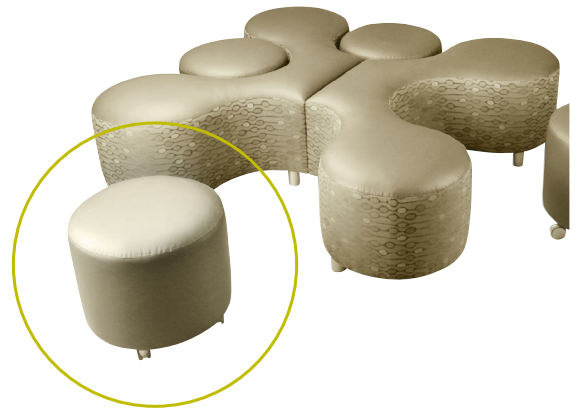

MODULAR OTTOMAN | 8478O RND
22W x 22D x 19H

Sterling Tree Studio 

MODULAR BENCH & OTTOMAN SYSTEMS

MODULAR OTTOMAN | 8478OB RECT
48W x 22D x 19H

MODULAR OTTOMAN | S1760-CLOVER
60W x 60D x 19H

MODULAR OTTOMAN | S1770-CROSS
57W x 57D x 19H

MODULAR OTTOMAN | S1770-SINGLE
18.5W x 18.5D x 19H

MODULAR OTTOMAN | S1760-CLOVER
60W x 60D x 19H

MODULAR OTTOMAN | S1760-SINGLE
18.5W x 18.5D x 19H