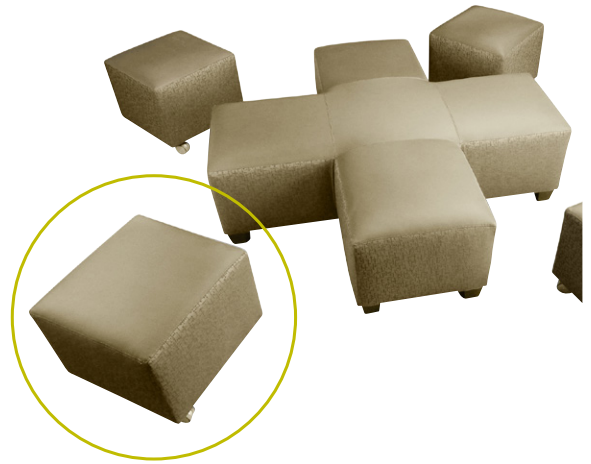

MODULAR OTTOMAN | 8478O RND
22W x 22D x 19H

Sterling Tree Studio 

MODULAR BENCH & OTTOMAN SYSTEMS

MODULAR OTTOMAN | 8478OB RECT
48W x 22D x 19H

MODULAR OTTOMAN | S1760-CLOVER
60W x 60D x 19H

MODULAR OTTOMAN | S1770-CROSS
57W x 57D x 19H

MODULAR OTTOMAN | S1770-SINGLE
18.5W x 18.5D x 19H

MODULAR OTTOMAN | S1760-CLOVER
60W x 60D x 19H

MODULAR OTTOMAN | S1760-SINGLE
18.5W x 18.5D x 19H