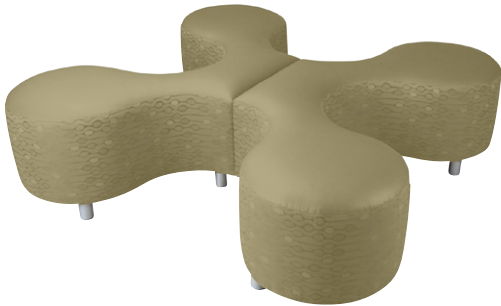

MODULAR OTTOMAN | 8478O RND
22W x 22D x 19H

Sterling Tree Studio 

MODULAR BENCH & OTTOMAN SYSTEMS

MODULAR OTTOMAN | 8478OB RECT
48W x 22D x 19H

MODULAR OTTOMAN | S1760-CLOVER
60W x 60D x 19H

MODULAR OTTOMAN | S1770-CROSS
57W x 57D x 19H

MODULAR OTTOMAN | S1770-SINGLE
18.5W x 18.5D x 19H

MODULAR OTTOMAN | S1760-CLOVER
60W x 60D x 19H

MODULAR OTTOMAN | S1760-SINGLE
18.5W x 18.5D x 19H