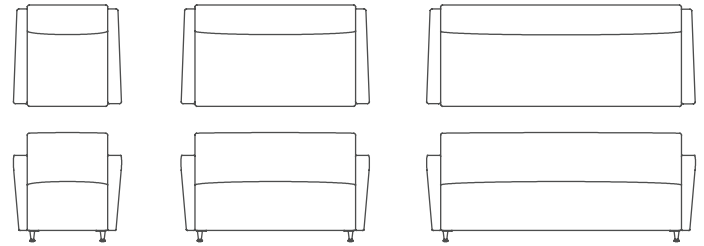

S253LS
54W x 29D x 31H
17SH x 24.5AH

S253S
77W x 29D x 31H
17SH x 24.5AH

FREESTANDING COMPONENTS

S253L
31W x 29D x 31H
17SH x 24.5AH