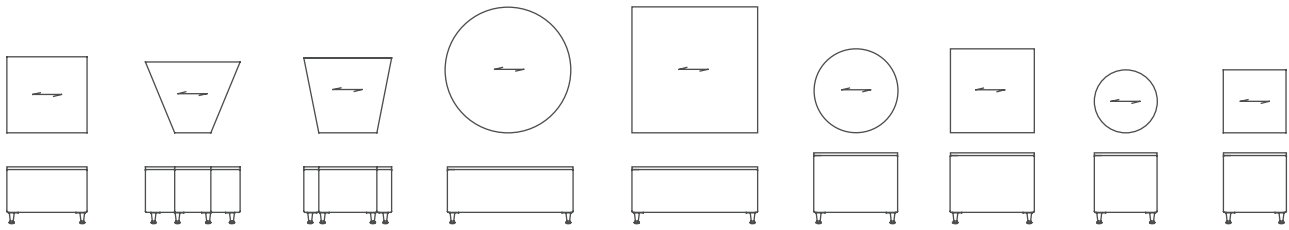

CASTERS FOR
LOUNGE CHAIRS

TOP MOUNT
SWIVEL
TABLET ARM

SIDE MOUNT
TABLET ARM

POWER
MODULE

MODULAR COMPONENTS

S253LAFL
27W x 29D x 31H
17SH x 24.5AH

S253RAFL
27W x 29D x 31H
17SH x 24.5AH

S253AL
23W x 29D x 31H
17SH

FREESTANDING COMPONENTS

S253L
31W x 29D x 31H
17SH x 24.5AH

S253LS
54W x 29D x 31H
17SH x 24.5AH

S253S
77W x 29D x 31H
17SH x 24.5AH

S253W-45IS
29W x 27D x 31H
17SH

S253W-45OS
29W x 27D x 31H
17SH

S253W-22IS
26W x 28.5D x 31H
17SH

S253W-22OS
26W x 28.5D x 31H
17SH

S253O
23W x 26.5D x 17H

S253O-45
29W x 24D x 17H

S25O-22
26W x 26D x 17H

LAMINATE TOP & UPHOLSTERED BASED TABLES

S253OT
23W x 22D x 16H

S253OT-45
27W x 20D x 16H

S253OT-22
25W x 21.5D x 16H