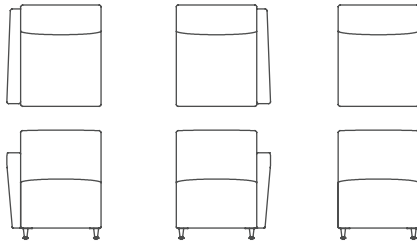

Seating SKU's are available with arms, without arms or with only 1-arm on the left or right. Tablet arms are also optional. Power modules may also be specified for placement on the front or side border of the seat. Pieces may be ganged or left as free-standing.

CASTERS FOR
LOUNGE CHAIRS

TOP MOUNT
SWIVEL
TABLET ARM

SIDE MOUNT
TABLET ARM

POWER
MODULE

MODULAR COMPONENTS

S253LAFL
27W x 29D x 31H
17SH x 24.5AH

S253RAFL
27W x 29D x 31H
17SH x 24.5AH

S253AL
23W x 29D x 31H
17SH

FREESTANDING COMPONENTS

S253L
31W x 29D x 31H
17SH x 24.5AH

S253LS
54W x 29D x 31H
17SH x 24.5AH

S253S
77W x 29D x 31H
17SH x 24.5AH

S253W-45IS
29W x 27D x 31H
17SH

S253W-45OS
29W x 27D x 31H
17SH

S253W-22IS
26W x 28.5D x 31H
17SH

S253W-22OS
26W x 28.5D x 31H
17SH

S253O
23W x 26.5D x 17H

S253O-45
29W x 24D x 17H

S25O-22
26W x 26D x 17H

LAMINATE TOP & UPHOLSTERED BASED TABLES

S253OT
23W x 22D x 16H

S253OT-45
27W x 20D x 16H

S253OT-22
25W x 21.5D x 16H