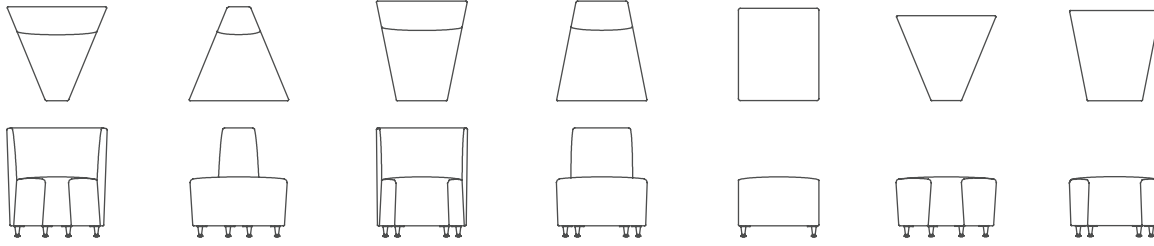

Seating SKU's are available with arms, without arms or with only 1-arm on the left or right. Tablet arms are also optional. Power modules may also be specified for placement on the front or side border of the seat. Pieces may be ganged or left as free-standing.

CASTERS FOR
LOUNGE CHAIRS

TOP MOUNT
SWIVEL
TABLET ARM

SIDE MOUNT
TABLET ARM

POWER
MODULE

MODULAR COMPONENTS

S253LAFL
27W x 29D x 31H
17SH x 24.5AH

S253RAFL
27W x 29D x 31H
17SH x 24.5AH

S253AL
23W x 29D x 31H
17SH

FREESTANDING COMPONENTS

S253L
31W x 29D x 31H
17SH x 24.5AH

S253LS
54W x 29D x 31H
17SH x 24.5AH

S253S
77W x 29D x 31H
17SH x 24.5AH

S253W-45IS
29W x 27D x 31H
17SH

S253W-45OS
29W x 27D x 31H
17SH

S253W-22IS
26W x 28.5D x 31H
17SH