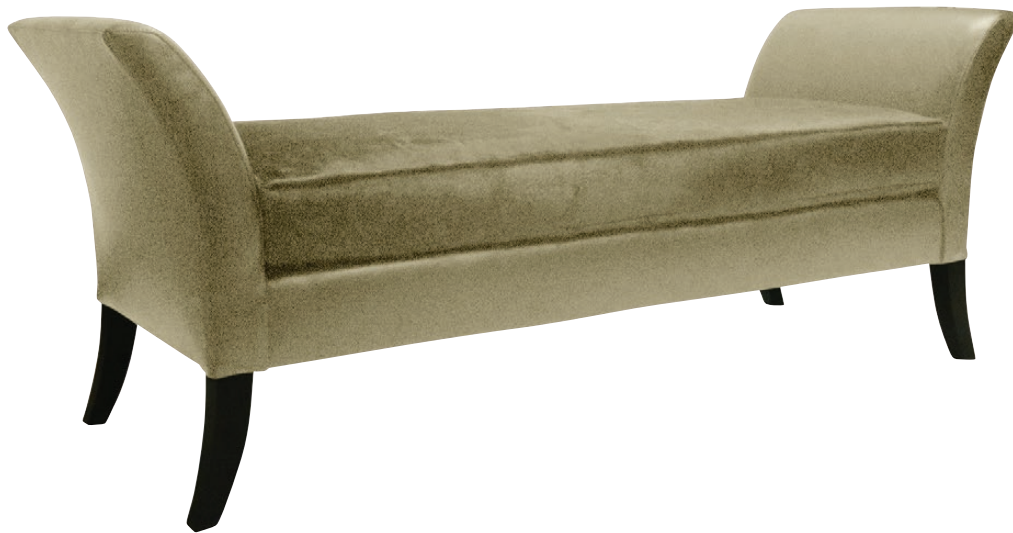

Sterling Tree Studio 

BENCHESCOLLECTION

BAILEY | P16710

66W x 24D x 26.5H

19SH x 26.5AH

MARISSA | P14620

64W x 14D x 26H

19SH x 26AH

SAL | P10690

60W x 20D x 25H

19SH

ALAYNA | P483

60W x 20D x 28H

19SH x 28AH

ASHTON | P482

60W x 20D x 19H