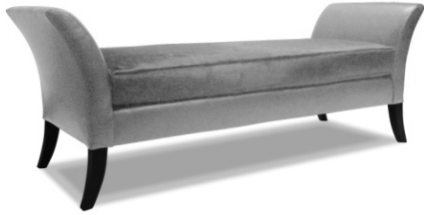

BAILEY

COM	COL A	B	C	D	E	F	G	H	I	J	K
1213	1438	1498	1558	1658	1753	1878	1998	2158	2318	2513	2708

P16710 Bench

COM - 5.5 yds / COL - 99 sqft

W-66 D-24 H-26.5 SH-19 AH-26.5

50 lbs

FREIGHT

Freight is included in the list pricing provided the total order value in list dollars exceeds the thresholds noted in the table below. If not, simply add the \$100 minimum freight charge to your order.